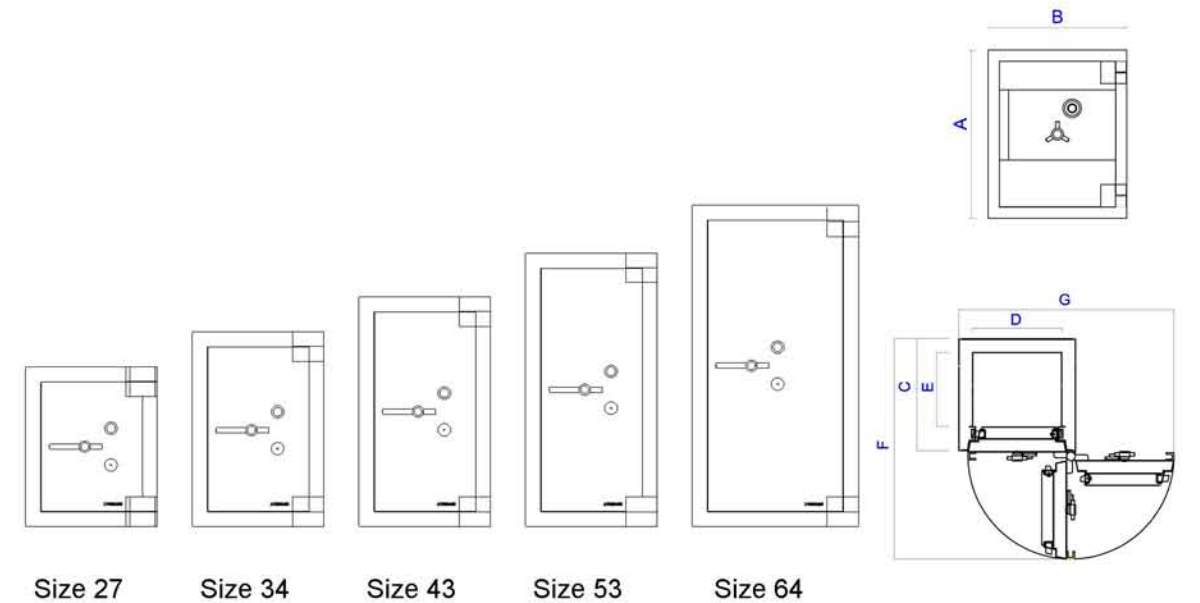

The Treasure TRTL15X6 TRTL30 & TRTL30X6

Protection and Craftsmanship Combined!

The Treasure TRTL safe is the newest safe this class to pass the U.L. test. The safe utilizes the newest, and most revolutionary technology to form the strongest safe to pass this most severe test. Massive copper plates incorporated into our patented composite material achieving over 30,000 pounds of compression strength, making this into one of the most formidable defensive barriers have ever offered.

Product Specificatio

TRTL15X6

MODEL	External (mm)			Internal (mm)			Total Width Door 90(F)	Total Width With door Fully open (G)	Weight kg	Capacity cubic meter
	Height (A)	Width (B)	Depth (C)	Height	Width (D)	Depth (E)				
TR156-27	910	750	690	700	540	420	1366	1365	929	0.16
TR156-34	1,110	750	690	900	540	420	1366	1365	1088	0.20
TR156-43	1,310	750	800	1,100	540	530	1476	1365	1364	0.31
TR156-53	1,560	750	800	1,350	540	530	1476	1365	1578	0.39
TR156-64	1,835	945	690	1,625	735	420	1561	1755	1956	0.50

TRTL30

MODEL	External (mm)			Internal (mm)			Total Width Door 90(F)	Total Width With door Fully open (G)	Weight kg	Capacity cubic meter
	Height (A)	Width (B)	Depth (C)	Height	Width (D)	Depth (E)				
TR30-27	910	750	710	700	540	420	1386	1365	1006	0.16
TR30-34	1,110	750	710	900	540	420	1386	1365	1185	0.20
TR30-43	1,310	750	820	1,100	540	530	1496	1365	1444	0.31
TR30-53	1,560	750	820	1,350	540	530	1496	1365	1718	0.39
TR30-64	1,835	945	710	1,625	735	420	1581	1755	2172	0.50

TRTL30X6